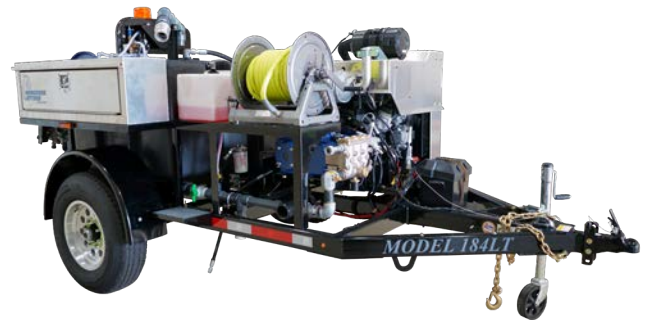

MONGOOSE JETTERS

MODEL 184

BEST PRODUCTS, BEST LOCAL SUPPORT

MONGOOSE 184 Series

Sewer Equipment's Mongoose Jetters Model 184 Series is one of this brand's best selling units. With reliable features such as the Mongoose Run Dry Pump at 18 gpm @ 4000 psi, tubular steel frame, corrosion resistant pre-painted sub assemblies, state of the art controls, strong hose reel and high quality diesel engine, this machine will return more on your investment than anything in its class.

Model 184-HD

Model:	184-HD and 184XL-HD
Tank Capacity:	300-600 Gallons
Pump:	18 GPM @ 4,000 PSI
Engine:	Minimum 49 hp Tier IV Turbo Diesel Engine
Hose Reel:	1/2" Hose, 600' Capacity *1000' Capacity and Dual Reel Options Available
Axle:	7000# (single), 9,900# (dual)
Features:	Plunger Run Dry Pump, Nema 4 Control Box, Towable with Water, Available with Wireless Remote
Applications:	Drain Cleaning, Main Lines up to 12", Remote Access Locations, Commercial Lines, Industrial Lines and More

Model 184-LT

Model:	184-LT
Tank Capacity:	300 Gallons
Pump:	18 GPM @ 4,000 PSI
Engine:	Minimum 49 hp Tier IV Turbo Diesel Engine
Hose Reel:	1/2" Hose, 600' Capacity
Axle:	7000# (single)
Features:	Plunger Run Dry Pump, Nema 4 Control Box, Towable with Water, Available with Wireless Remote
Applications:	Drain Cleaning, Main Lines up to 12", Remote Access Locations, Commercial Lines, Industrial Lines and More