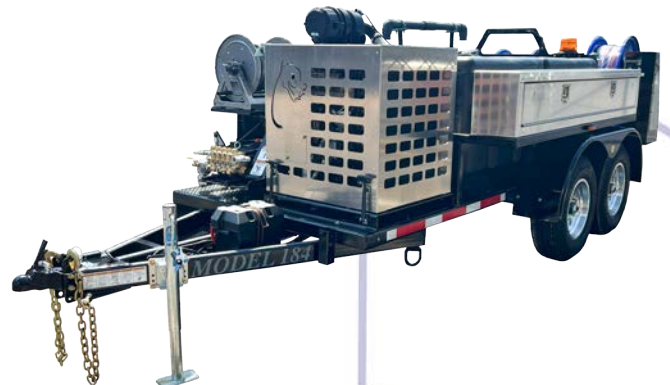

MONGOOSE JETTERS

MODEL 184

BEST PRODUCTS, BEST LOCAL SUPPORT

MONGOOSE 184 Series

Sewer Equipment's Mongoose Jetters Model 184 Series is one of this brand's best selling units. With reliable features such as the Mongoose Run Dry Pump at 18 gpm @ 4000 psi, tubular steel frame, corrosion resistant pre-painted sub assemblies, state of the art controls, strong hose reel and high quality diesel engine, this machine will return more on your investment than anything in its class.

Model 184-HD

Model:	184-HD and 184XL-HD
Tank Capacity:	300-600 Gallons
Pump:	18 GPM @ 4,000 PSI
Engine:	Minimum 49 hp Tier IV Turbo Diesel Engine
Hose Reel:	1/2" Hose, 600' Capacity *1000' Capacity and Dual Reel Options Available
Axle:	7000# (single), 9,900# (dual)
Features:	Plunger Run Dry Pump, Nema 4 Control Box, Towable with Water, Available with Wireless Remote
Applications:	Drain Cleaning, Main Lines up to 12", Remote Access Locations, Commercial Lines, Industrial Lines and More

Model 184XL-HD

TRUCKS AND TRAILERS

Model 184-HD-VR

Model 184-HD-ETK

Model:	184-HD-ETKS, 184-HD-ETK, 184XL-HD-ETK, 184-HD-VR
Tank Capacity:	300-600 Gallons *Capacity may be limited by truck model
Pump:	18 GPM @ 4,000 PSI
Engine:	Minimum 49 hp Tier IV Turbo Diesel Engine
Hose Reel:	1/2" Hose, 600' Capacity *1000' Capacity and Dual Reel Options Available
Chassis Spec:	Contact your representative for more information
Features:	Plunger Run Dry Pump, Nema 4 Control Box, Available with Wireless Remote
Applications:	Drain Cleaning, Main Lines up to 12", Remote Access Locations, Commercial Lines, Industrial Lines and More